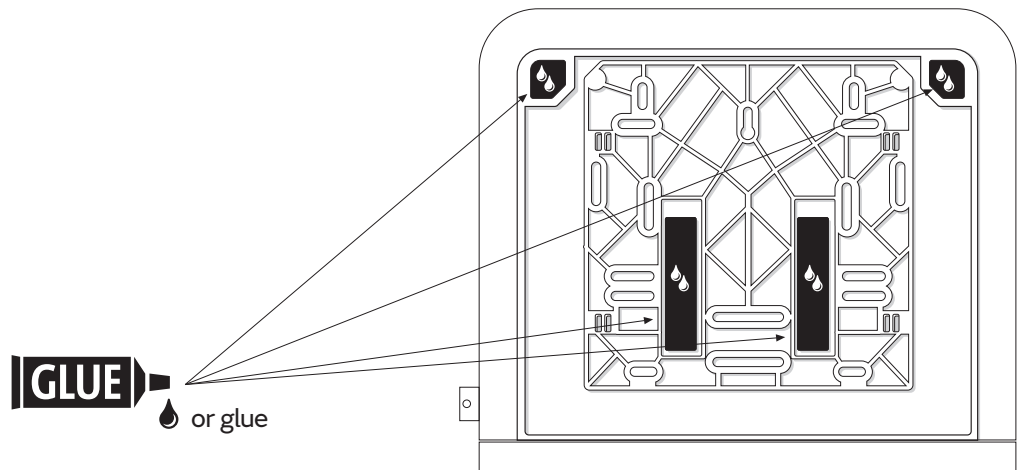

Item No.: **331400**
+ **331030**

Supplied

- 4x 4x
- 6 mm 3,5 mm x 30 mm
- 2x 2x
- 1x Magic Ring

Needed tools

-
-
-
- Ø 6 mm
- or
-

Assembly plate

hang and fix (inside)

Suitable for

Item No.: **331400**
+ **331030**

**Interfold
Dispenser**
Small + Large

Design-ring

to remove, use screwdriver

Key-Lock

Standard Lock

Permanent Key

adjust Magic Ring with red side in front to lock the key