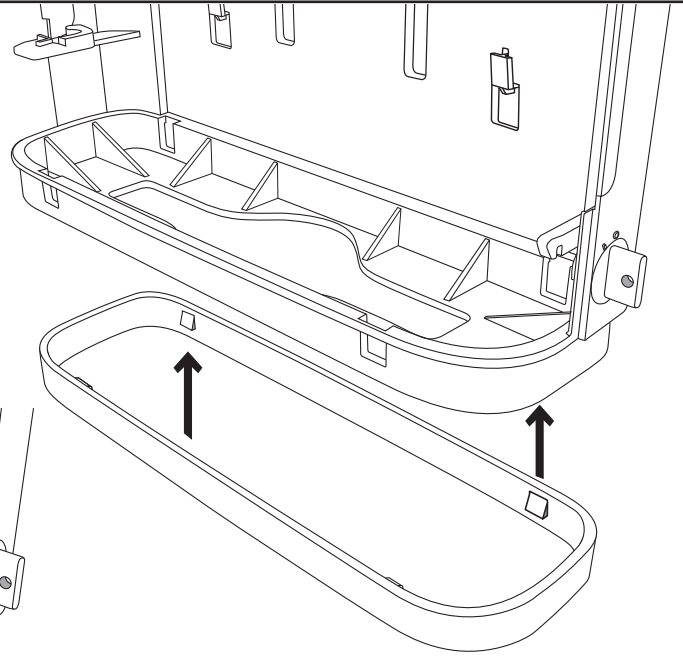

Item No.: **331400**
+ **331030**

Supplied

- 4x 4x
- 6 mm 3,5 mm x 30 mm
- 2x 2x
- 1x Magic Ring

Needed tools

-
-
-
- Ø 6 mm
- or
-

Assembly plate

hang and fix (inside)

Suitable for

Item No.: **331400**
+ **331030**

**Interfold
Dispenser**
Small + Large

Design-ring

to remove, use screwdriver

Key-Lock

Standard Lock

Permanent Key

adjust Magic Ring with red side in front to lock the key