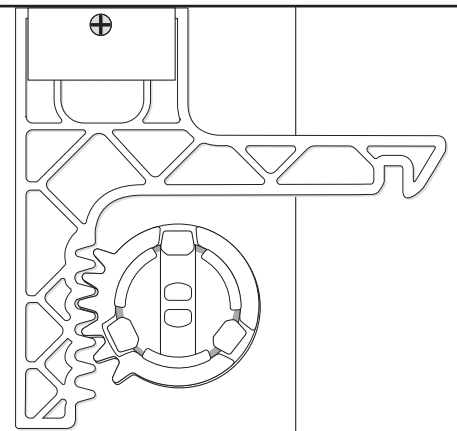

Item No.: **331400**
+ **331030**

Supplied

- 4x 4x
- 6 mm 3,5 mm x 30 mm
- 2x 2x
- 1x Magic Ring

Needed tools

-
-
-
- Ø 6 mm
- or
-

Assembly plate

hang and fix (inside)

Suitable for

Item No.: **331400**
+ **331030**

**Interfold
Dispenser**
Small + Large

Design-ring

to remove, use screwdriver

Key-Lock

Standard Lock

Permanent Key

adjust Magic Ring with red side in front to lock the key