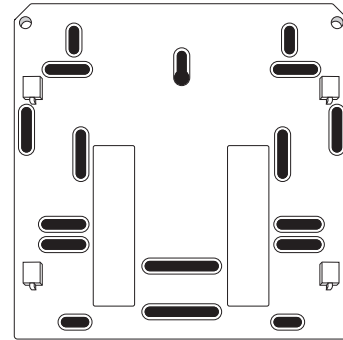

Item No.: **331400**
+ **331030**

Supplied

- 4x 4x
- 6 mm 3,5 mm x 30 mm
- 2x 2x
- 1x Magic Ring

Needed tools

-
-
-
- Ø 6 mm
- or
-

Assembly plate

hang and fix (inside)

Suitable for

Item No.: **331400**
+ **331030**

**Interfold
Dispenser**
Small + Large

Design-ring

to remove, use screwdriver

Key-Lock

Standard Lock

Permanent Key

adjust Magic Ring with red side in front to lock the key