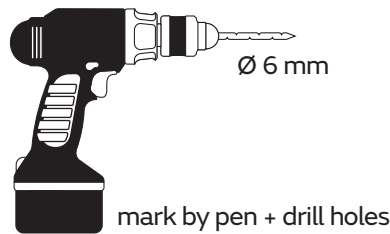

Item No.: **331400**
+ **331030**

Supplied

- 4x 4x
- 6 mm 3,5 mm x 30 mm
- 2x 2x
- 1x Magic Ring

Needed tools

-
-
-
- Ø 6 mm
- or
-

Assembly plate

hang and fix (inside)

Suitable for

Item No.: **331400**
+ **331030**

**Interfold
Dispenser**
Small + Large

Design-ring

to remove, use screwdriver

Key-Lock

Standard Lock

Permanent Key

adjust Magic Ring with red side in front to lock the key