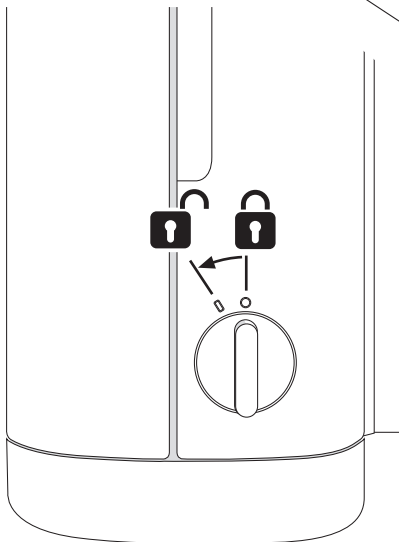

Item No.: **331400**
+ **331030**

Supplied

- 4x 4x
- 6 mm 3,5 mm x 30 mm
- 2x 2x
- 1x Magic Ring

Needed tools

-
-
-
- Ø 6 mm
- or
-

Assembly plate

hang and fix (inside)

Suitable for

Item No.: **331400**
+ **331030**

**Interfold
Dispenser**
Small + Large

Design-ring

to remove, use screwdriver

Key-Lock

Standard Lock

Permanent Key

adjust Magic Ring with red side in front to lock the key