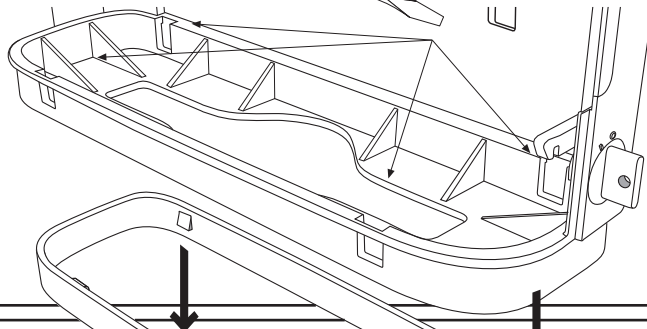

Item No.: **331400**
+ **331030**

Supplied

- 4x 4x
- 6 mm 3,5 mm x 30 mm
- 2x 2x
- 1x Magic Ring

Needed tools

-
-
-
- Ø 6 mm
- or
-

Assembly plate

hang and fix (inside)

Suitable for

Item No.: **331400**
+ **331030**

**Interfold
Dispenser**
Small + Large

Design-ring

to remove, use screwdriver

Key-Lock

Standard Lock

Permanent Key

adjust Magic Ring with red side in front to lock the key