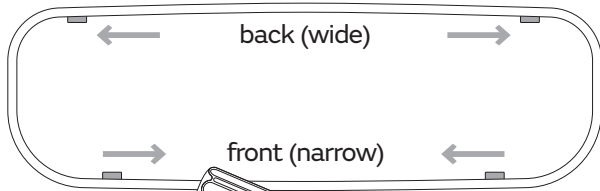

Item No.: **331400**
+ **331030**

Supplied

- 4x 4x
- 6 mm 3,5 mm x 30 mm
- 2x 2x
- 1x Magic Ring

Needed tools

-
-
-
- Ø 6 mm
- or
-

Assembly plate

hang and fix (inside)

Suitable for

Item No.: **331400**
+ **331030**

**Interfold
Dispenser**
Small + Large

Design-ring

to remove, use screwdriver

Key-Lock

Standard Lock

Permanent Key

adjust Magic Ring with red side in front to lock the key